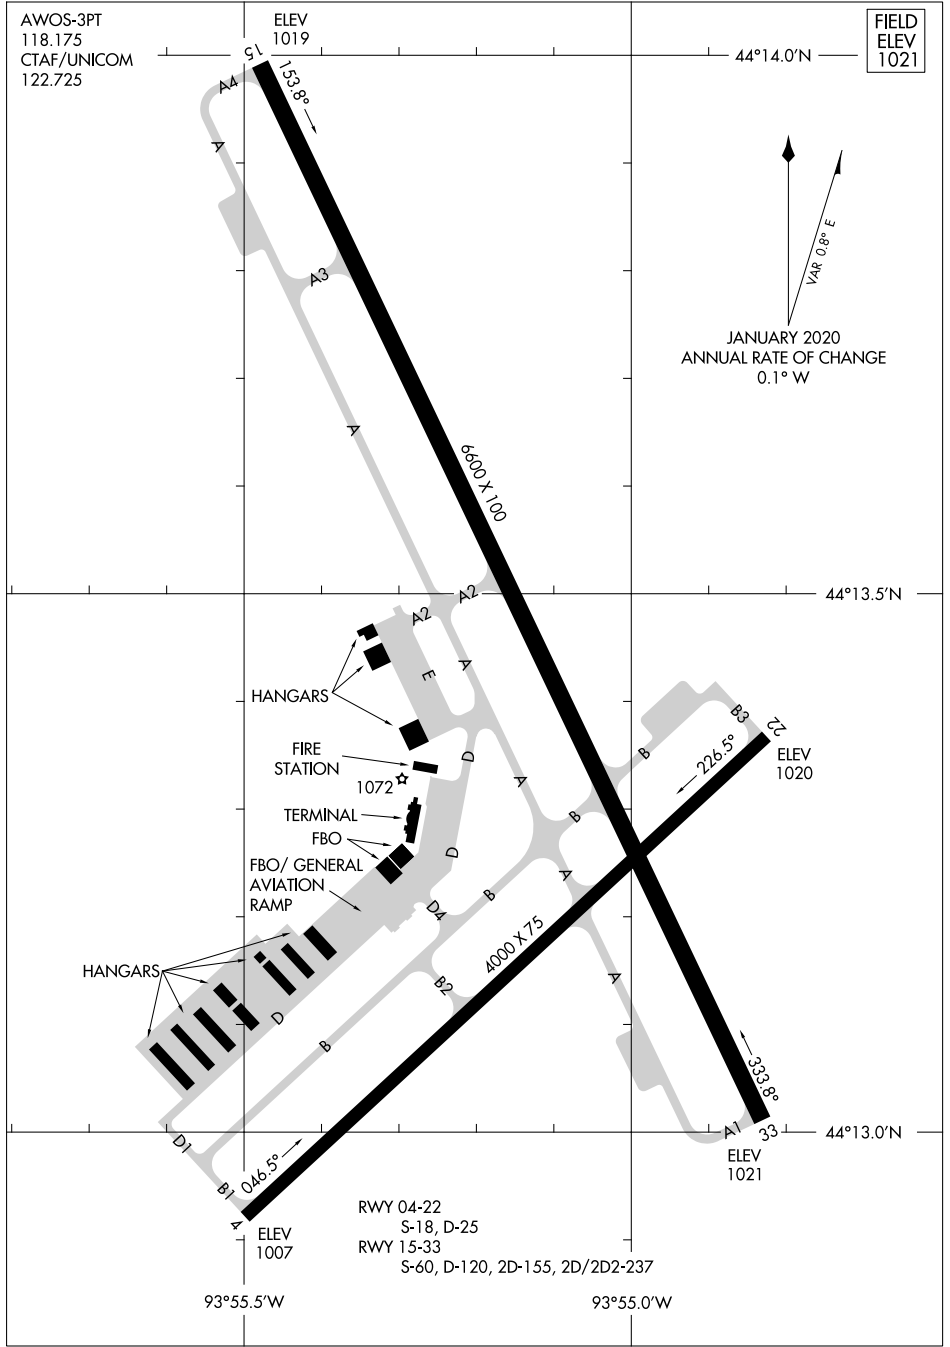

AIRPORT DIAGRAM

AL-5755 (FAA)

MANKATO RGNL (MKT)
MANKATO, MINNESOTA

AWOS-3PT
118.175
CTAF/UNICOM
122.725

FIELD
ELEV
1021

44°14.0'N

JANUARY 2020
ANNUAL RATE OF CHANGE
0.1° W

NC-1, 07 OCT 2021 to 04 NOV 2021

NC-1, 07 OCT 2021 to 04 NOV 2021

AIRPORT DIAGRAM

MANKATO, MINNESOTA
MANKATO RGNL (MKT)